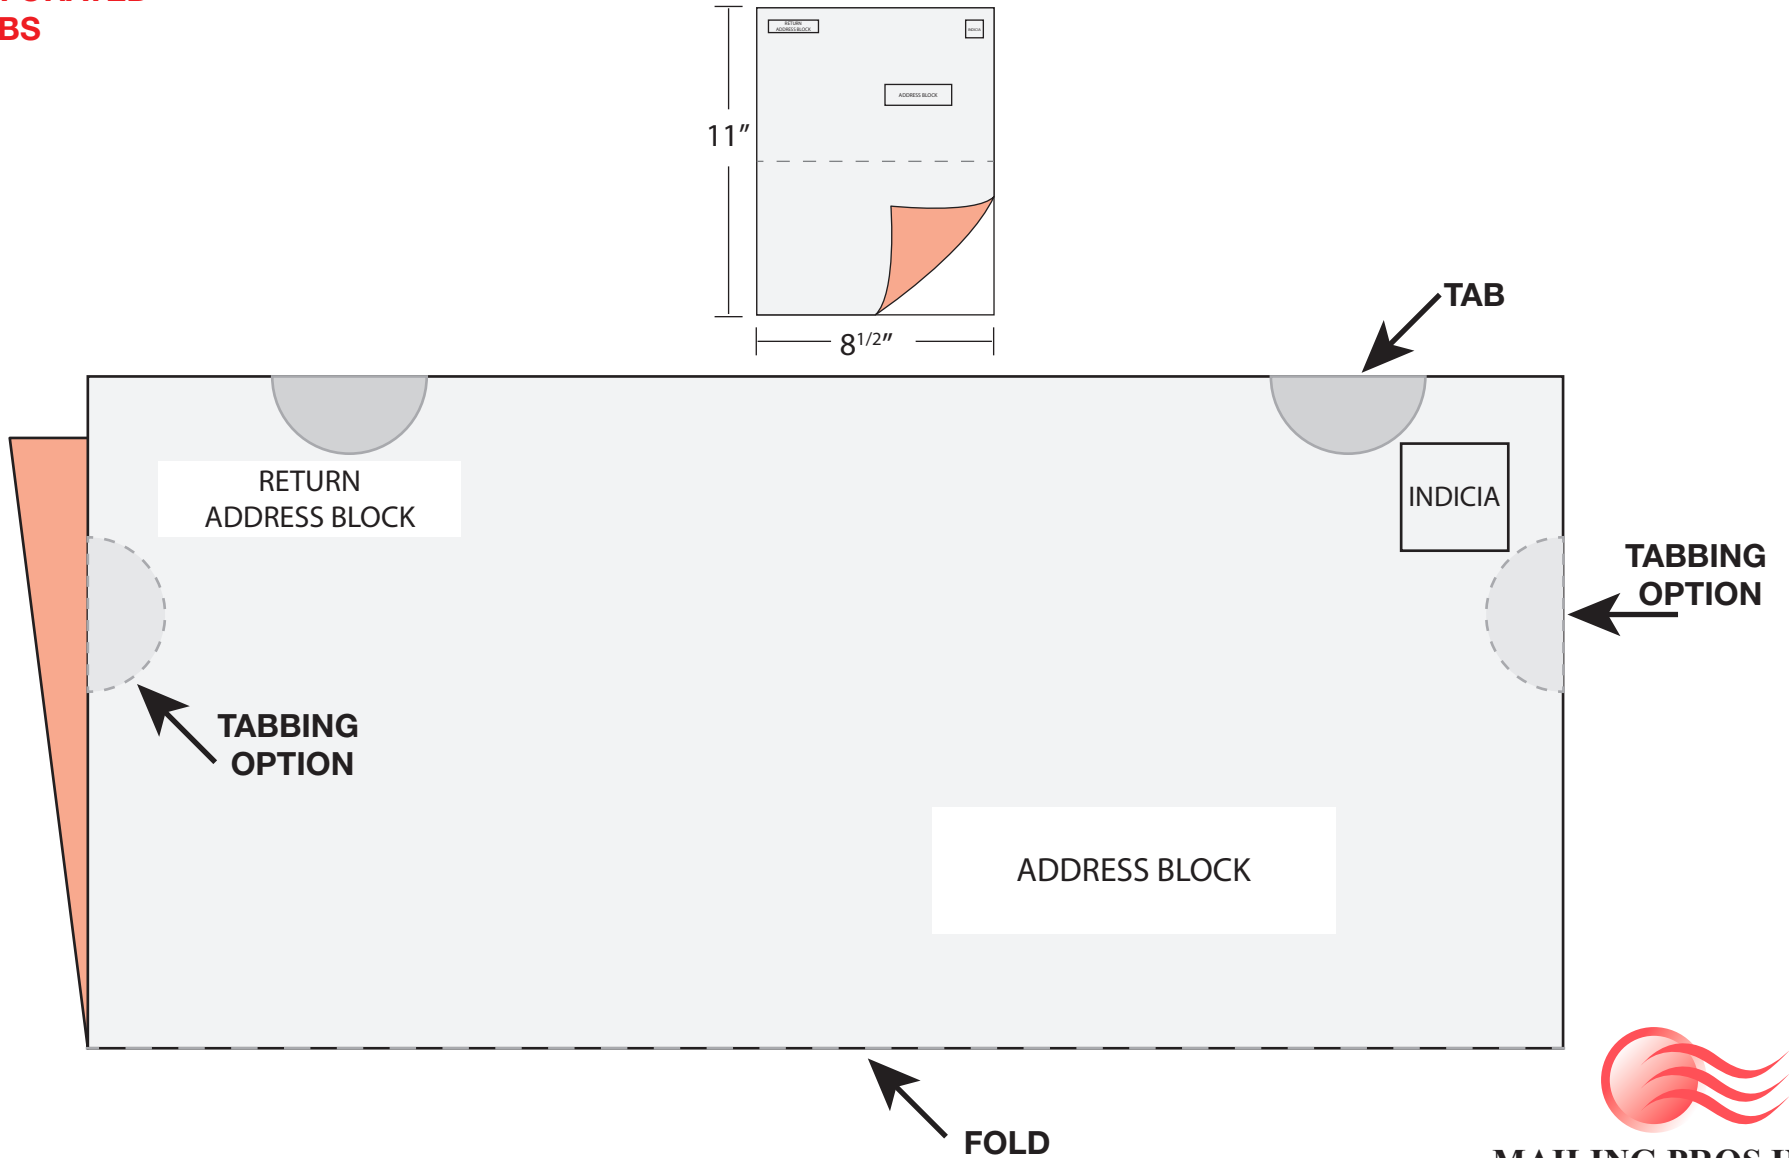

2 panels 1 fold 8 1/2" x 11"

NON-PERFORATED TABS

2. Paper weight ≤ 1 oz. : minimum 70lb text/
offset or bond/gloss book equivalent.
> 1 oz. : minimum 80lb text/offset or bond/
gloss equivalent.

3. Thickness: $\geq .009$ " - final folded thickness.