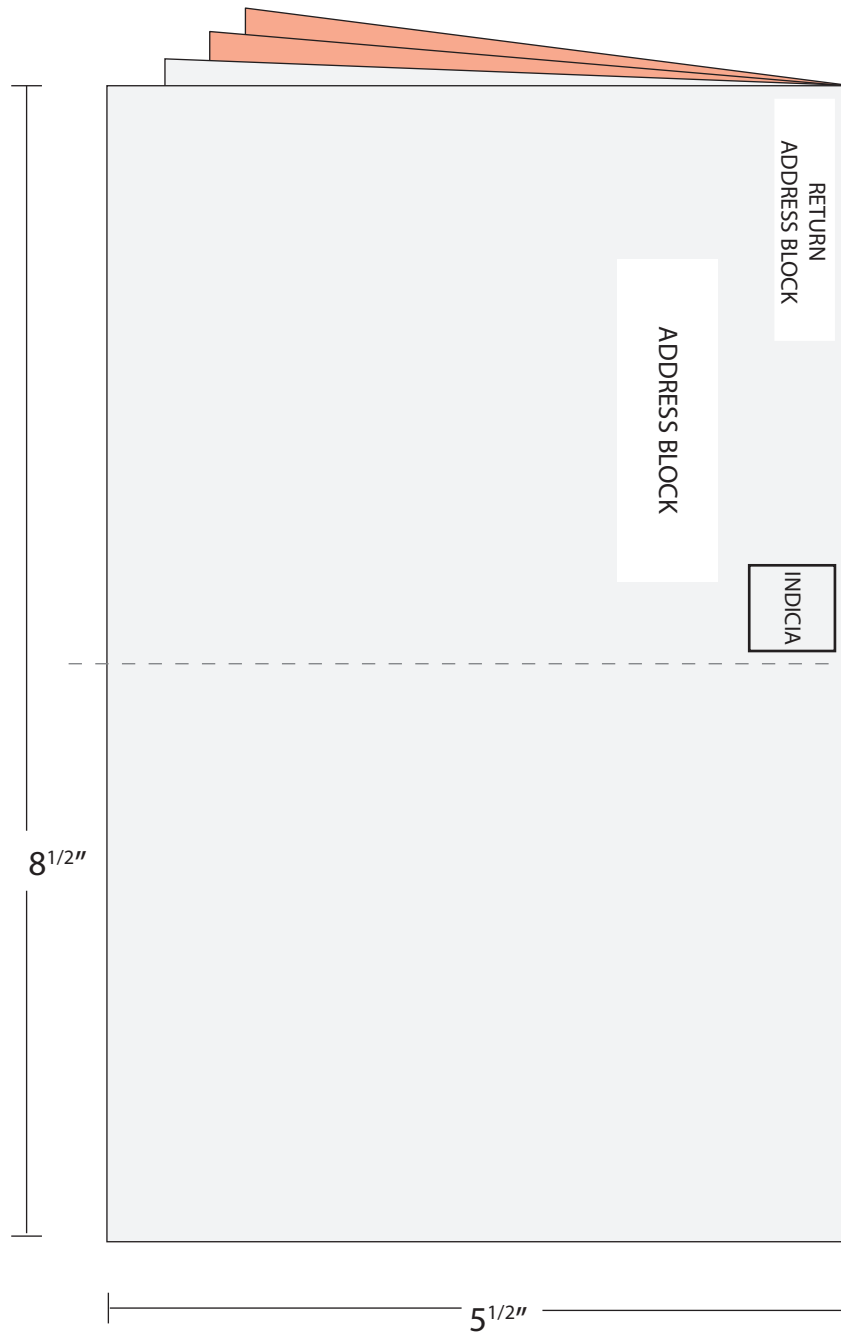

8.5" x 5.5" BOUND FLAT

Addressing Orientation Options

MAILING PROS INC.

5261 Business Drive
Huntington Beach CA 92649-1221
Phone: (714) 892-7251
Fax: (714) 893-8813
www.mailingprosinc.com
mpi@mailingprosinc.com