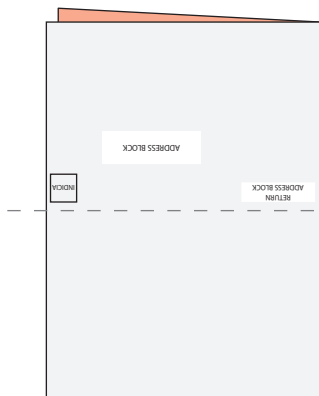

8.5" x 5.5" BOUND FLAT

Addressing Orientation Options

MAILING PROS INC.

5261 Business Drive
Huntington Beach CA 92649-1221
Phone: (714) 892-7251
Fax: (714) 893-8813
www.mailingprosinc.com
mpi@mailingprosinc.com