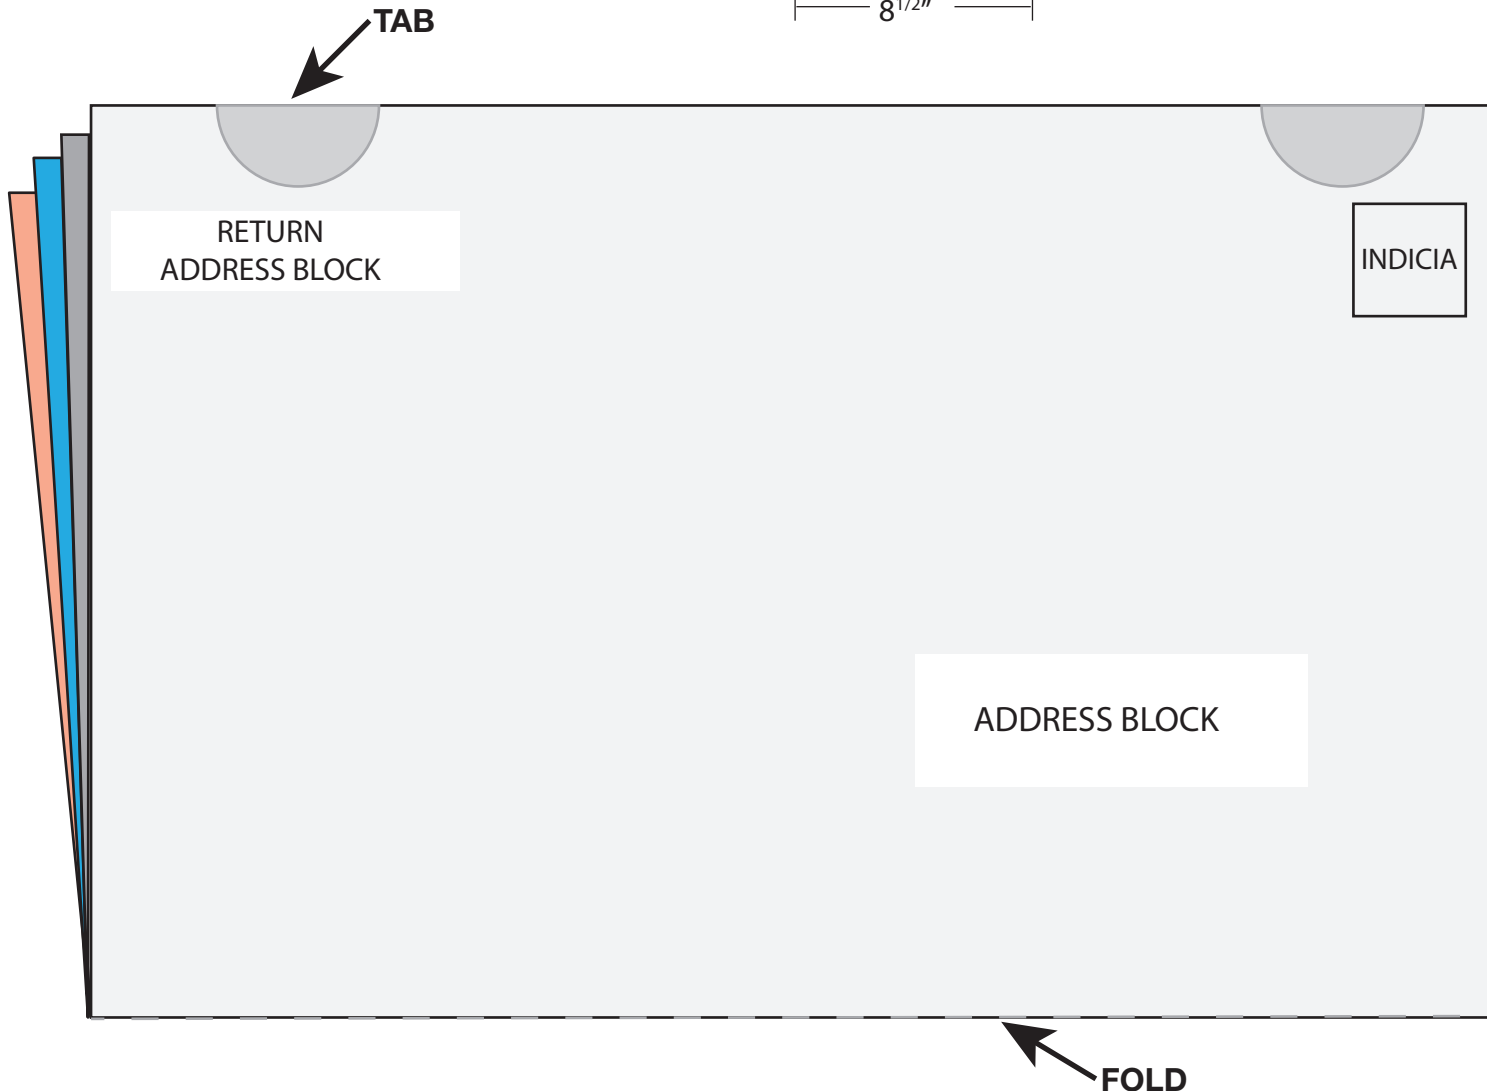

multiple sheets: 1 fold per sheet 8^{1/2}" x 11"

**NON-PERFORATED
TABS**

OUTER PAGE

INNER PAGE(S)

1. Up to 12 panels (6 sheets).
2. Paper weight $\leq 1^{oz.}$: minimum 70lb text/offset or bond/gloss book equivalent. $> 1^{oz.}$: minimum 80lb text/offset or bond/gloss equivalent.
3. Thickness: $\geq .009''$ - final folded thickness.
4. Tab Sizes: $\leq 1^{oz.}$: 1" Tab
 $> 1^{oz.}$ to 3 $^{oz.}$: 1^{1/2}" Tab