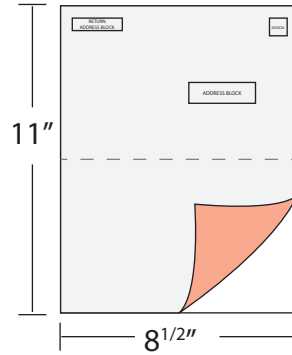

multiple sheets: 1 fold per sheet 8^{1/2}" x 11"

**NON-PERFORATED
TABS**

OUTER PAGE

INNER PAGE(S)

1. Up to 12 panels (6 sheets).
2. Paper weight $\leq 1^{oz.}$: minimum 70lb text/offset or bond/gloss book equivalent. $> 1^{oz.}$: minimum 80lb text/offset or bond/gloss equivalent.
3. Thickness: $\geq .009''$ - final folded thickness.
4. Tab Sizes: $\leq 1^{oz.}$: 1" Tab
 $> 1^{oz.}$ to 3 $^{oz.}$: 1^{1/2}" Tab